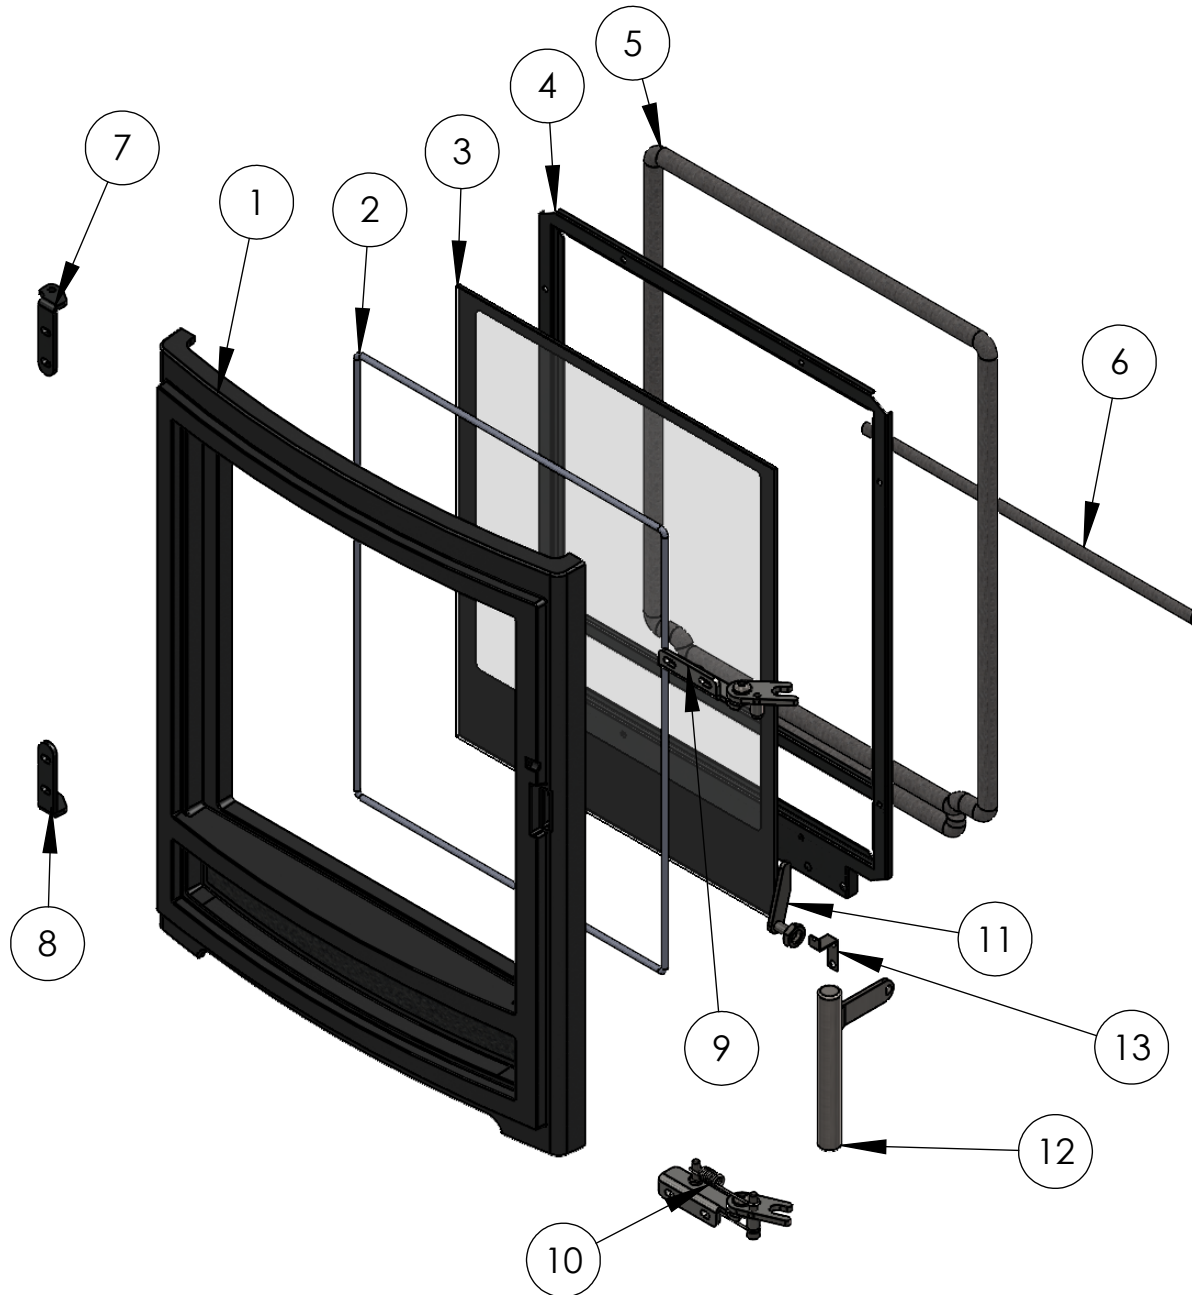

CPV5 Door Assembly

ITEM NO.	Description	Part Number	QTY.
1	Door casting	PSP-0117	1
2	pv5 glass seal	PSP-0202	1
3	Glass panel	PSP-0068	1
4	glass clamp	PSP-0012 with gasket (FPGSGLA)	1
5	Door Seals	outer: PSP-0107 / Bottom: PSP-0106	1
6	centre Door seal	PSP-0111	1
7	Door Hinge	PSP-0022	1
8	Door Hinge	PSP-0022	1
9	Spring latch mechanism 1	Bottom: PSP-0088	1
10	Spring latch mechanism 2	TOP: PSP-0087	1
11	Handle Lever Assy	PSP-0032	1
12	Door Handle	PSP-0072	1
13	Door Handle Retainer	PSP-0044	1